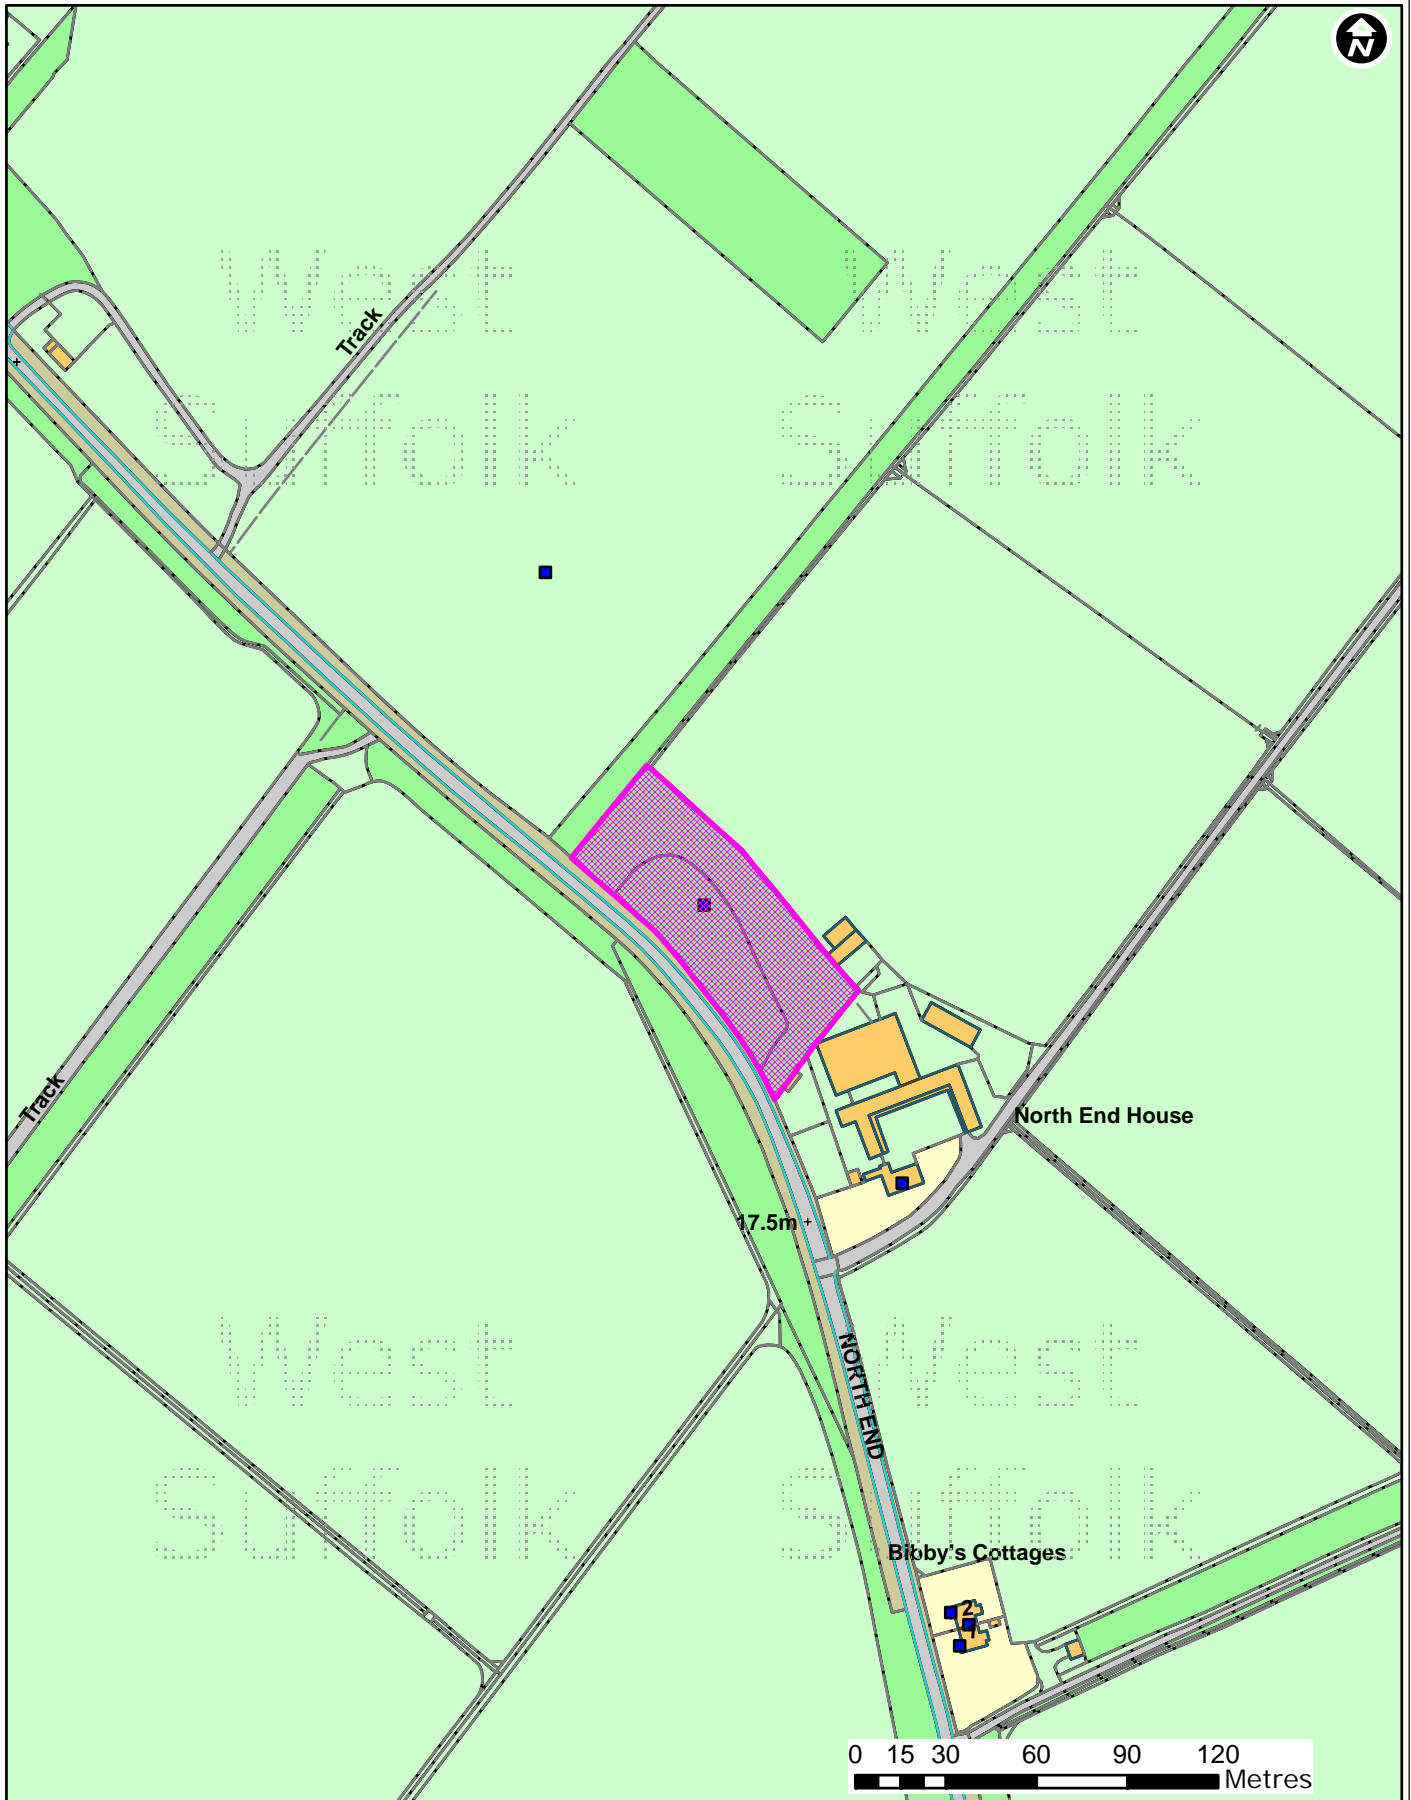

DC/15/1651/FUL

Location Plan

Forest Heath • St Edmundsbury

West Suffolk
working together

© Crown Copyright and database rights 2015 Ordnance Survey 100019675/100023282. You are not permitted to copy, sub-license, distribute or sell any of this data to third parties in any form. Use of this data is subject to terms and conditions. See www.westsuffolk.gov.uk/disclaimer.cfm.

Scale: 1:2,500
Date: 22/10/2015